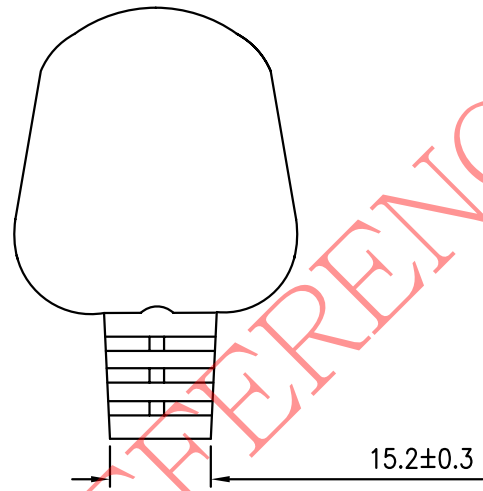

REFERENCE ONLY

NOTE:

Drawer	guozl	Unite	mm	Date	2006.06.12
Scale	1/1	Current	16A 250V~	Drawing No	KC-016